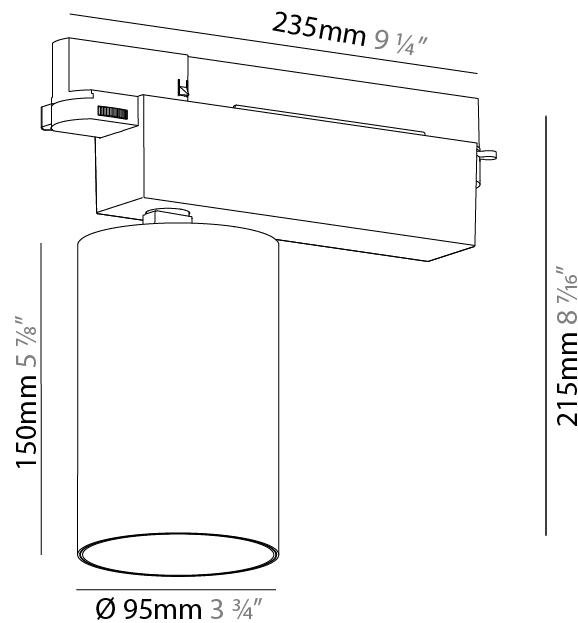

GENERAL

Series: Centriq
 Subseries: Centriq 95
 Brand: Prolicht
 Division: Architectural
 Mounting Type: Track
 Mounting Location: Ceiling
 Subcategory: Spots

PHYSICAL

Shape: Cylinder
 Diameter (mm): 95
 Diameter (in): 3 3/4
 Length (mm): 235
 Length (in): 9 1/4
 Height (mm): 150
 Height (in): 5 7/8
 Light Distribution: Adjustable / Direct
 Weight (kg): 1.495
 Weight (lbs): 3.3
 Fixture Finish: SSR / BKV / CWI / CRY / HAB / LAG / UFT / ITA / RUA / RUR / MIC / FTG / MYG / TWT / LOD / PUS / FRO / FUP / KIA / POP / BLS / SPG / MEY / GOH / GUM / CHC / COM / ABZ / JAG / OBR / MOS / ROR
 Fixture Material: Aluminum

OPTICAL

Reflector: 18 / 26 / 40
Adjustability: Rotational 340°; Tilt 90°
Upon Request: Special Beam Angles

RATINGS AND CERTIFICATIONS

Certified By: Certified for North American Standards
IP rating: IP20

CENTRIQ 95 TRACK